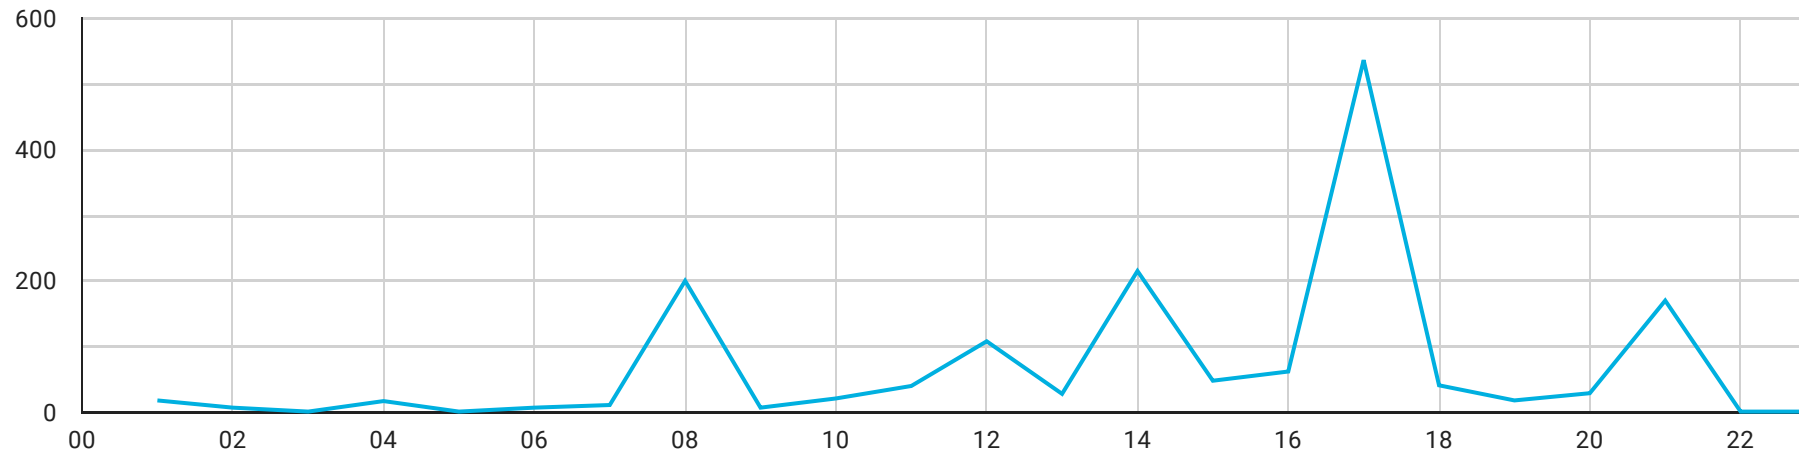

# Key Summary of reports collected from Kenya since 2012

## Number of cases according to hour of the day

Record Count  
1,587

## Breakdown of incidents by location

Rank	area	Record Count
1.	Kibera	
2.	No data	
3.	City Square	
4.	Nairobi Central	
5.	Woodley	
6.	Kilimani	
7.	Kawangware	
8.	Golf Course	
9.	Nairobi South	
10.	Maziwa	
11.	Makongeni	

## Breakdown of incidents by Incident category

Rank	Category	Count
1.	Commenting/Sexual Invites	768
2.	Touching /Groping	296
3.	Rape/Sexual Assault	255
4.	Others	192
5.	Ogling/Facial Expressions/Staring	91
6.	Stalking	75
7.	Indecent Exposure/Masturbation in ...	54
8.	Taking photos without permission	13
9.	Chain Snatching/Robbery	8
10.	Domestic Violence	1
11.	Physical assault	1
12.	Showing Pornography without cons...	0
13.	Online Harassment	0
14.	Human Trafficking	0