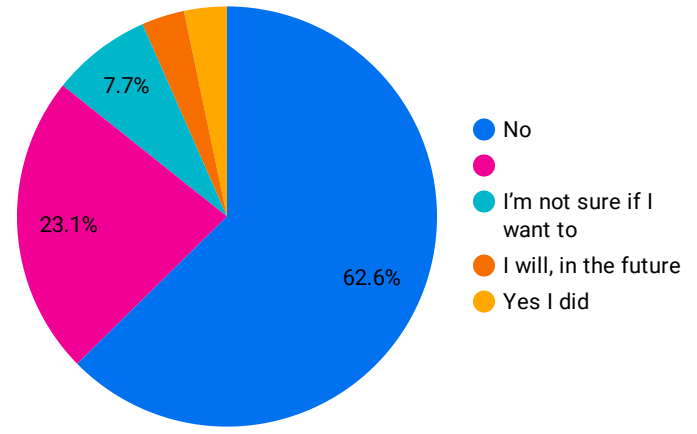

1 - 14 / 14 < >

Number of cases according to hour of the day

Summary of reports collected in the past month

Record Count
91

Breakdown of incidents by Incident category

	Category	Count
1.	Touching /Groping	43
2.	Commenting/Se...	29
3.	Stalking	27
4.	Ogling/Facial Ex...	21
5.	Taking photos wi...	10

1 - 15 / 15 < >

Breakdown of incidents by location

	area	Record Count
1.	Kidwaipuri	8
2.	Sri Krishna Puri	8
3.	Khajpura	5
4.	Rajbansi Nagar	4
5.	Gandhi maidan	4
6.	Kankarbagh	4
7.	Sheikhpura	3

1 - 48 / 48 < >

Trends according to time of the day

Was the incident reported to the police?

Trends according to age of victim

Gender of victim