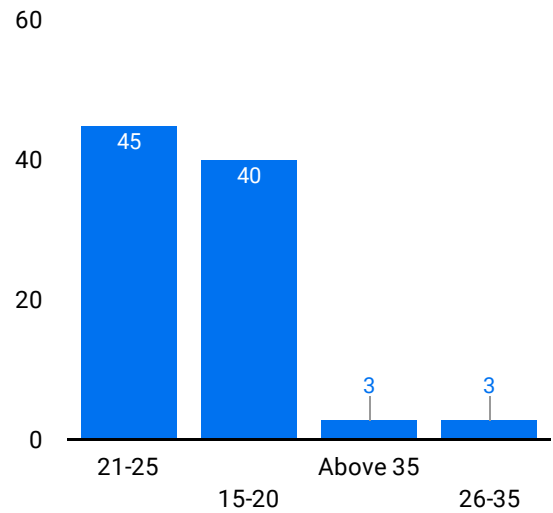

1 - 14 / 14 < >

Number of cases according to hour of the day

Summary of reports collected in the past month

Record Count
91

Breakdown of incidents by Incident category

	Category	Count
1.	Touching /Groping	43
2.	Commenting/Se...	29
3.	Stalking	27
4.	Ogling/Facial Ex...	21
5.	Taking photos wi...	10

1 - 15 / 15 < >

Breakdown of incidents by location

	area	Record Count
1.	Kidwaipuri	8
2.	Sri Krishna Puri	8
3.	Khajpura	5
4.	Rajbansi Nagar	4
5.	Gandhi maidan	4
6.	Kankarbagh	4
7.	Sheikhpura	3

1 - 48 / 48 < >

Trends according to time of the day

Was the incident reported to the police?

Trends according to age of victim

Gender of victim