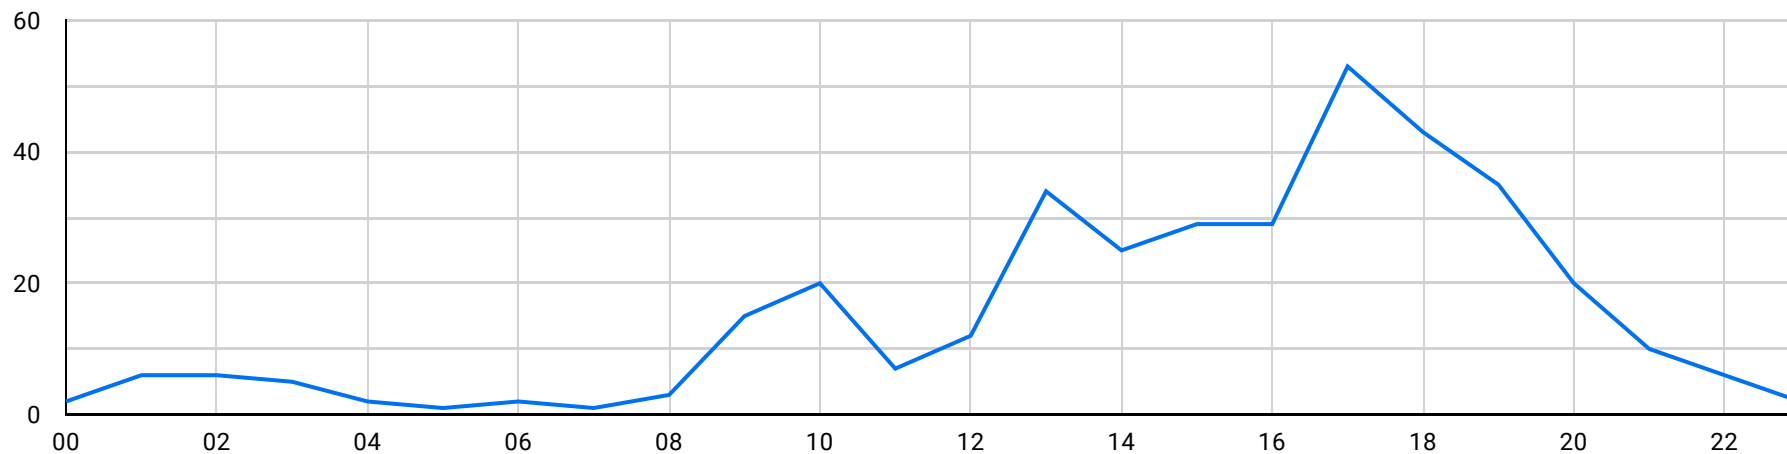

Key Summary of reports collected from Patna since 2012

Record Count
368

Breakdown of incidents by location

	area	Record Count ▾
1.	Rajbansi Nagar	
2.	Fraser Road Area	
3.	Kidwaiपुरi	
4.	Sri Krishna Puri	
5.	Muradpur	
6.	Patna University Campus	
7.	Mithapur	
8.	Chanakya Puri	
9.	Rukanpura	
10.	Kankarbagh	
11.	Khajpura	

1 - 100 / 103 < >

Breakdown of incidents by Incident category

	Category	Count ▾
1.	Commenting/Sexual Invites	147
2.	Touching /Groping	105
3.	Stalking	81
4.	Ogling/Facial Expressions/Staring	74
5.	Taking photos without permission	32
6.	Chain Snatching/Robbery	23
7.	Indecent Exposure/Masturbation in ...	19
8.	Physical assault	18
9.	Others	15
10.	Online Harassment	14
11.	Rape/Sexual Assault	14

1 - 14 / 14 < >

Number of cases according to hour of the day

Summary of reports collected in the past month

Record Count
91

Breakdown of incidents by Incident category

	Category	Count
1.	Touching /Groping	43
2.	Commenting/Se...	29
3.	Stalking	27
4.	Ogling/Facial Ex...	21
5.	Taking photos wi...	10

1 - 15 / 15 < >

Breakdown of incidents by location

	area	Record Count
1.	Kidwaipuri	8
2.	Sri Krishna Puri	8
3.	Khajpura	5
4.	Rajbansi Nagar	4
5.	Gandhi maidan	4
6.	Kankarbagh	4
7.	Sheikhpura	3

1 - 48 / 48 < >