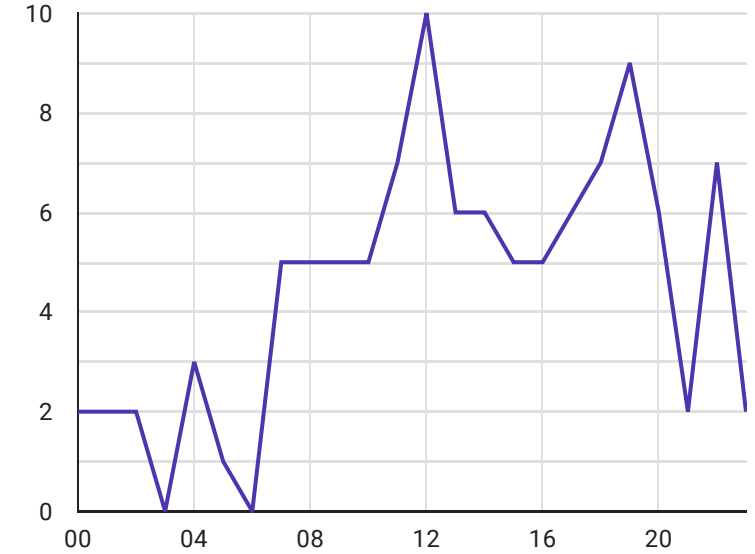

1 - 85 / 85 < >

Breakdown of incidents by Incident category

Rank	Category	Count
1.	Commenting/Sexual Invites	54
2.	Ogling/Facial Expressions/Staring	48
3.	Stalking	43
4.	Touching /Groping	38
5.	Indecent Exposure/Masturbation in ...	24
6.	Physical assault	16
7.	Others	16
8.	Chain Snatching/Robbery	15
9.	Taking photos without permission	12
10.	Rape/Sexual Assault	11
11.	Online Harassment	10
12.	Domestic Violence	5
13.	Showing Pornography without cons...	2
14.	Human Trafficking	1

Summary of reports collected in the past month (March 2021)

Record Count

108

Breakdown of incidents by Incident category

Category	Count
Ogling/Facial Expressions/Stari...	31
Stalking	28
Touching /Groping	20
Commenting/Sexual Invites	17
Physical assault	16
Chain Snatching/Robbery	12
Others	11
Online Harassment	9
Taking photos without permissi...	8
Rape/Sexual Assault	7
Indecent Exposure/Masturbatio...	6

Breakdown of incidents by location

area	Record Count
Shivajinagar	13
Wagholi	8
Hadapsar	5
Kharadi	5
Aundh	4
Visharant Wadi	4
Viman Nagar	4

1 - 59 / 59 < >

Trends according to time of the day

Was the incident reported to the police?

Trends according to age of victim

Gender of victim