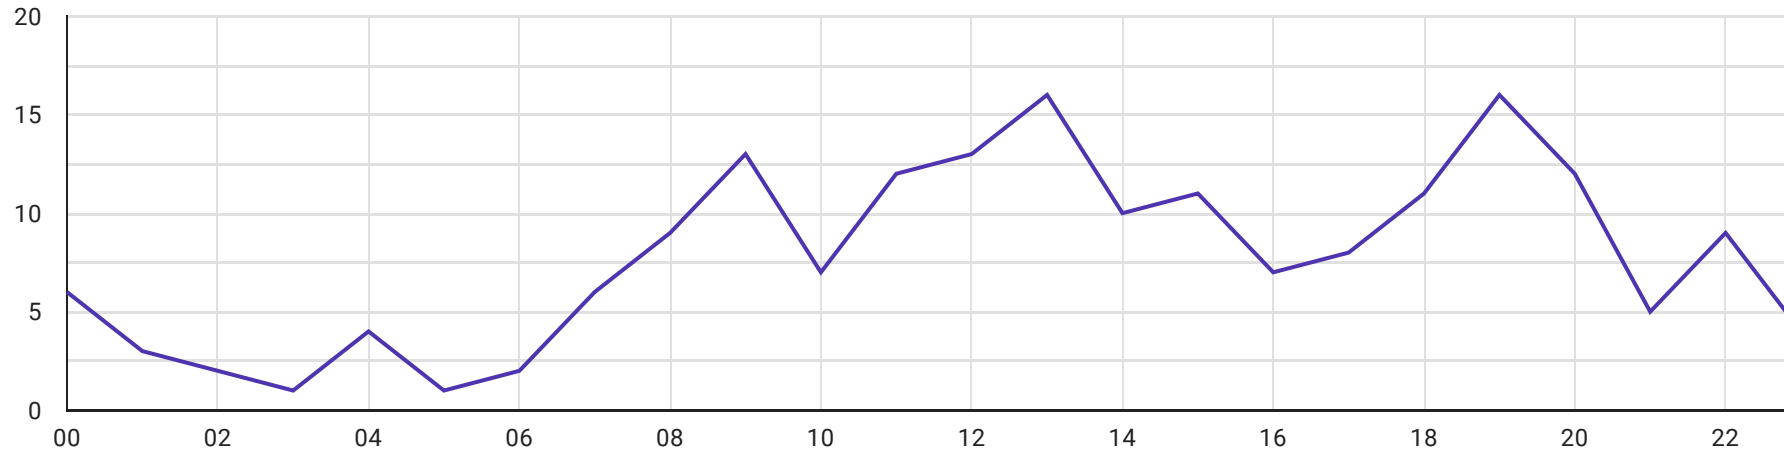

Key Summary of reports collected from Pune since 2012

Number of cases according to hour of the day

Record Count
188

Breakdown of incidents by location

Rank	area	Record Count
1.	Shivajinagar	16
2.	Fergusson College Campus	12
3.	Wagholi	9
4.	Shobhapur	8
5.	Model Colony	7
6.	Kharadi	6
7.	Deccan Gymkhana	6
8.	Agarkar Nagar	6
9.	Hadapsar	6
10.	Viman Nagar	4
11.	Visharant Wadi	4
12.	Aundh	4

1 - 85 / 85 < >

Breakdown of incidents by Incident category

Rank	Category	Count
1.	Commenting/Sexual Invites	54
2.	Ogling/Facial Expressions/Staring	48
3.	Stalking	43
4.	Touching /Groping	38
5.	Indecent Exposure/Masturbation in ...	24
6.	Physical assault	16
7.	Others	16
8.	Chain Snatching/Robbery	15
9.	Taking photos without permission	12
10.	Rape/Sexual Assault	11
11.	Online Harassment	10
12.	Domestic Violence	5
13.	Showing Pornography without cons...	2
14.	Human Trafficking	1

Summary of reports collected in the past month (March 2021)

Record Count

108

Breakdown of incidents by Incident category

Category	Count
Ogling/Facial Expressions/Stari...	31
Stalking	28
Touching /Groping	20
Commenting/Sexual Invites	17
Physical assault	16
Chain Snatching/Robbery	12
Others	11
Online Harassment	9
Taking photos without permissi...	8
Rape/Sexual Assault	7
Indecent Exposure/Masturbatio...	6

Trends according to age of victim

Gender of victim