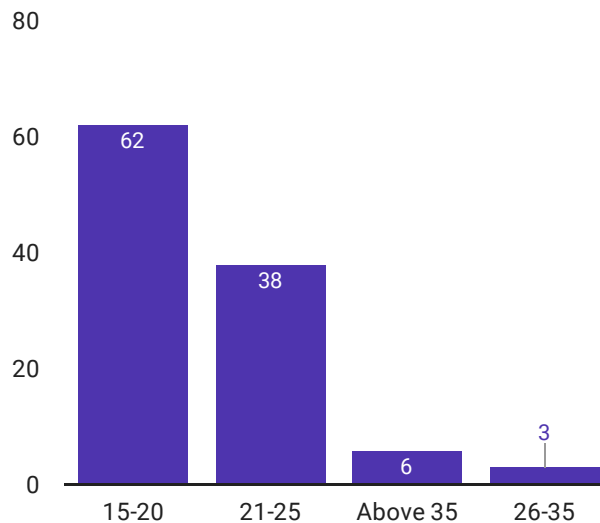

Summary of reports collected in the past month (March 2021)

Record Count

108

Breakdown of incidents by Incident category

Category	Count
Ogling/Facial Expressions/Stari...	31
Stalking	28
Touching /Groping	20
Commenting/Sexual Invites	17
Physical assault	16
Chain Snatching/Robbery	12
Others	11
Online Harassment	9
Taking photos without permissi...	8
Rape/Sexual Assault	7
Indecent Exposure/Masturbatio...	6

Breakdown of incidents by location

area	Record Count
Shivajinagar	13
Wagholi	8
Hadapsar	5
Kharadi	5
Aundh	4
Visharant Wadi	4
Viman Nagar	4

1 - 59 / 59 < >

Trends according to time of the day

Was the incident reported to the police?

Trends according to age of victim

Gender of victim