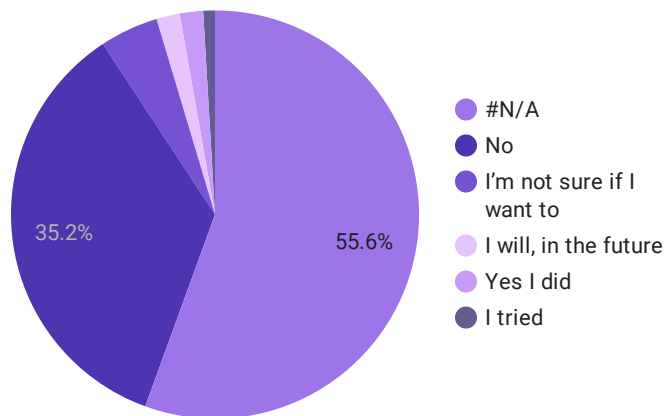

1 - 85 / 85 < >

Breakdown of incidents by Incident category

Rank	Category	Count
1.	Commenting/Sexual Invites	54
2.	Ogling/Facial Expressions/Staring	48
3.	Stalking	43
4.	Touching /Groping	38
5.	Indecent Exposure/Masturbation in ...	24
6.	Physical assault	16
7.	Others	16
8.	Chain Snatching/Robbery	15
9.	Taking photos without permission	12
10.	Rape/Sexual Assault	11
11.	Online Harassment	10
12.	Domestic Violence	5
13.	Showing Pornography without cons...	2
14.	Human Trafficking	1

Summary of reports collected in the past month (March 2021)

Record Count

108

Breakdown of incidents by Incident category

Category	Count
Ogling/Facial Expressions/Stari...	31
Stalking	28
Touching /Groping	20
Commenting/Sexual Invites	17
Physical assault	16
Chain Snatching/Robbery	12
Others	11
Online Harassment	9
Taking photos without permissi...	8
Rape/Sexual Assault	7
Indecent Exposure/Masturbatio...	6

Breakdown of incidents by location

area	Record Count
Shivajinagar	13
Wagholi	8
Hadapsar	5
Kharadi	5
Aundh	4
Visharant Wadi	4
Viman Nagar	4

1 - 59 / 59 < >

Trends according to time of the day

Was the incident reported to the police?

Trends according to age of victim

Gender of victim