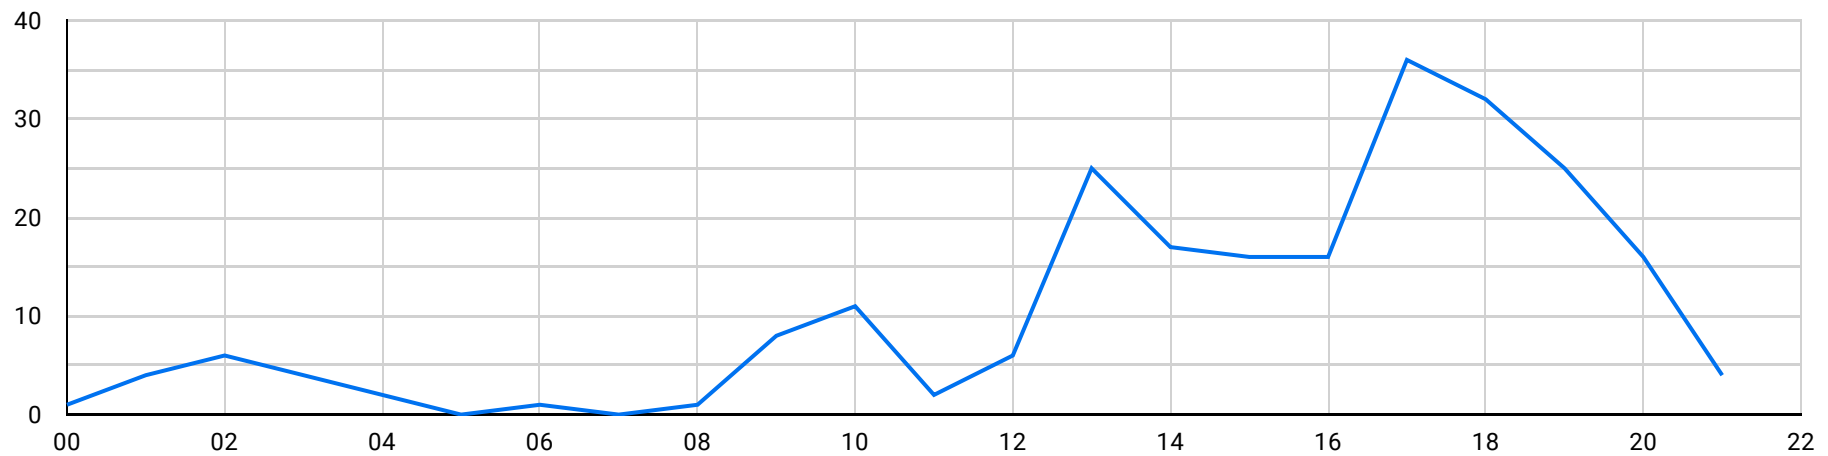

Key Summary of reports collected from Patna since 2012

Record Count
233

Breakdown of incidents by location

	area	Record Count ▾
1.	Rajbansi Nagar	56
2.	Fraser Road Area	45
3.	Kidwaipuri	45
4.	Sri Krishna Puri	35
5.	Chanakya Puri	25
6.	Muradpur	25
7.	Rukanpura	20
8.	Patna University Campus	15
9.	Baba Chowk	15
10.	Central Revenue Colony	15
11.	East Patel Nagar	10

1 - 56 / 56 < >

Breakdown of incidents by Incident category

	Category	Count ▾
1.	Commenting/Sexual Invites	104
2.	Ogling/Facial Expressions/Staring	47
3.	Touching /Groping	47
4.	Stalking	41
5.	Taking photos without permission	17
6.	Indecent Exposure/Masturbation in ...	12
7.	Chain Snatching/Robbery	10
8.	Others	8
9.	Online Harassment	6
10.	Physical assault	5
11.	Rape/Sexual Assault	4

1 - 14 / 14 < >

Number of cases according to hour of the day