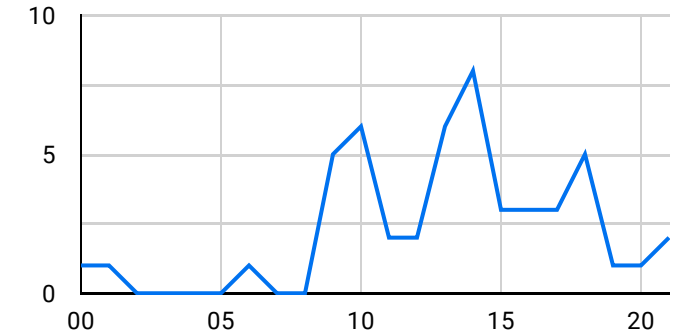

Summary of reports collected in the past month

Record Count
101

Breakdown of incidents by Incident category

	Category	Count
1.	Ogling/Facial Ex...	16
2.	Touching /Groping	14
3.	Stalking	13
4.	Commenting/Se...	12
5.	Online Harassme...	6

1 - 15 / 15 < >

Breakdown of incidents by location

	area	Record Count
1.	null	51
2.	Sri Krishna Puri	8
3.	Rukanpura	7
4.	Muradpur	6
5.	Kankarbagh	4
6.	Fraser Road Area	3
7.	Kidwaiपुरi	2

1 - 26 / 26 < >

Trends according to time of the day