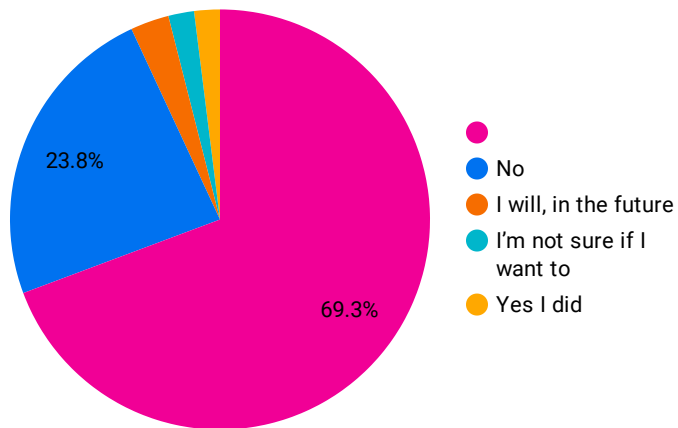

1 - 14 / 14 < >

Number of cases according to hour of the day

Summary of reports collected in the past month

Record Count
101

Breakdown of incidents by Incident category

| | Category | Count |
|----|---------------------|-------|
| 1. | Ogling/Facial Ex... | 16 |
| 2. | Touching /Groping | 14 |
| 3. | Stalking | 13 |
| 4. | Commenting/Se... | 12 |
| 5. | Online Harassme... | 6 |

1 - 15 / 15 < >

Breakdown of incidents by location

| | area | Record Count |
|----|------------------|--------------|
| 1. | null | 51 |
| 2. | Sri Krishna Puri | 8 |
| 3. | Rukanpura | 7 |
| 4. | Muradpur | 6 |
| 5. | Kankarbagh | 4 |
| 6. | Fraser Road Area | 3 |
| 7. | Kidwaiपुरi | 2 |

1 - 26 / 26 < >

Trends according to time of the day

Was the incident reported to the police?

Trends according to age of victim

Gender of victim