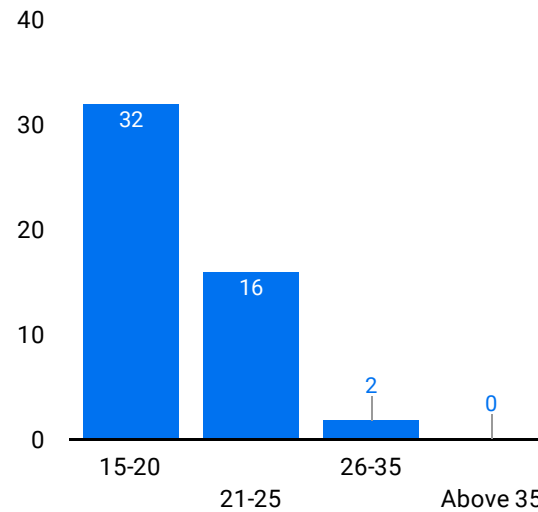

1 - 15 / 15 < >

Breakdown of incidents by location

| | area | Record Count |
|----|------------------|--------------|
| 1. | null | 51 |
| 2. | Sri Krishna Puri | 8 |
| 3. | Rukanpura | 7 |
| 4. | Muradpur | 6 |
| 5. | Kankarbagh | 4 |
| 6. | Fraser Road Area | 3 |
| 7. | Kidwaiपुरi | 2 |

1 - 26 / 26 < >

Trends according to time of the day

Was the incident reported to the police?

Trends according to age of victim

Gender of victim