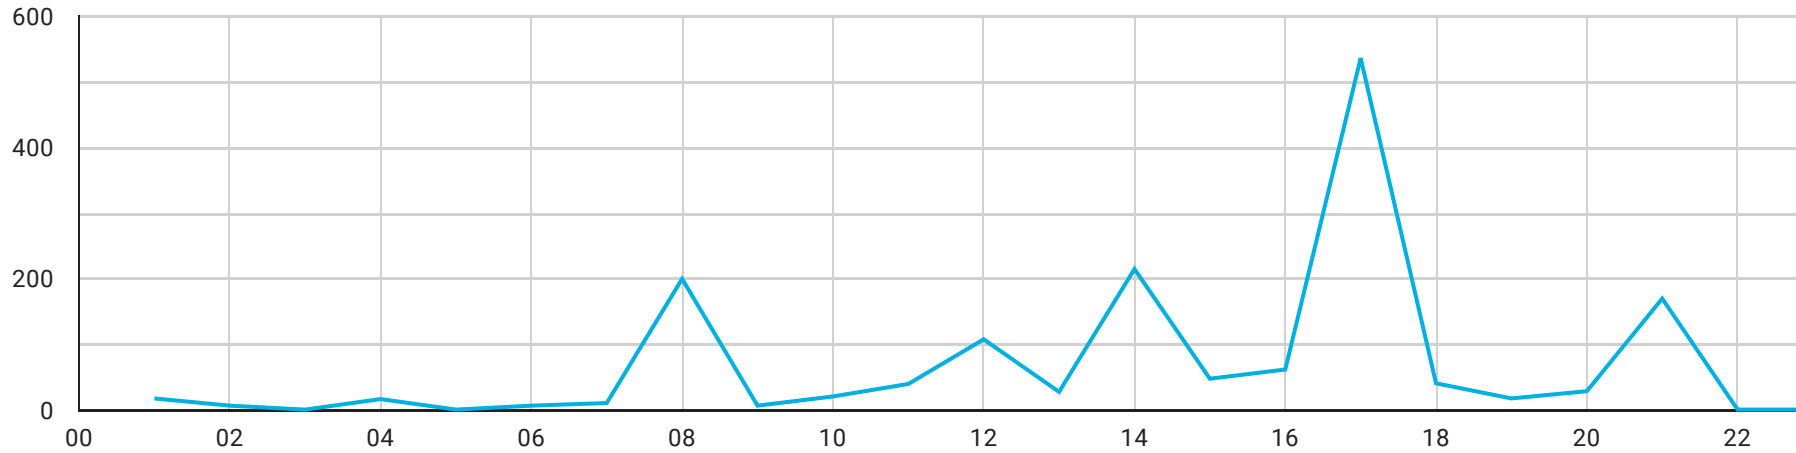

# Key Summary of reports collected from Kenya since 2012

## Number of cases according to hour of the day

Record Count  
**1,587**

## Breakdown of incidents by location

Rank	area	Record Count
1.	Kibera	~530
2.	No data	~20
3.	City Square	~10
4.	Nairobi Central	~10
5.	Woodley	~5
6.	Kilimani	~5
7.	Kawangware	~5
8.	Golf Course	~5
9.	Nairobi South	~5
10.	Maziwa	~5
11.	Makongeni	~5

## Breakdown of incidents by Incident category

Rank	Category	Count
1.	Commenting/Sexual Invites	768
2.	Touching /Groping	296
3.	Rape/Sexual Assault	255
4.	Others	192
5.	Ogling/Facial Expressions/Staring	91
6.	Stalking	75
7.	Indecent Exposure/Masturbation in ...	54
8.	Taking photos without permission	13
9.	Chain Snatching/Robbery	8
10.	Domestic Violence	1
11.	Physical assault	1
12.	Showing Pornography without cons...	0
13.	Online Harassment	0
14.	Human Trafficking	0